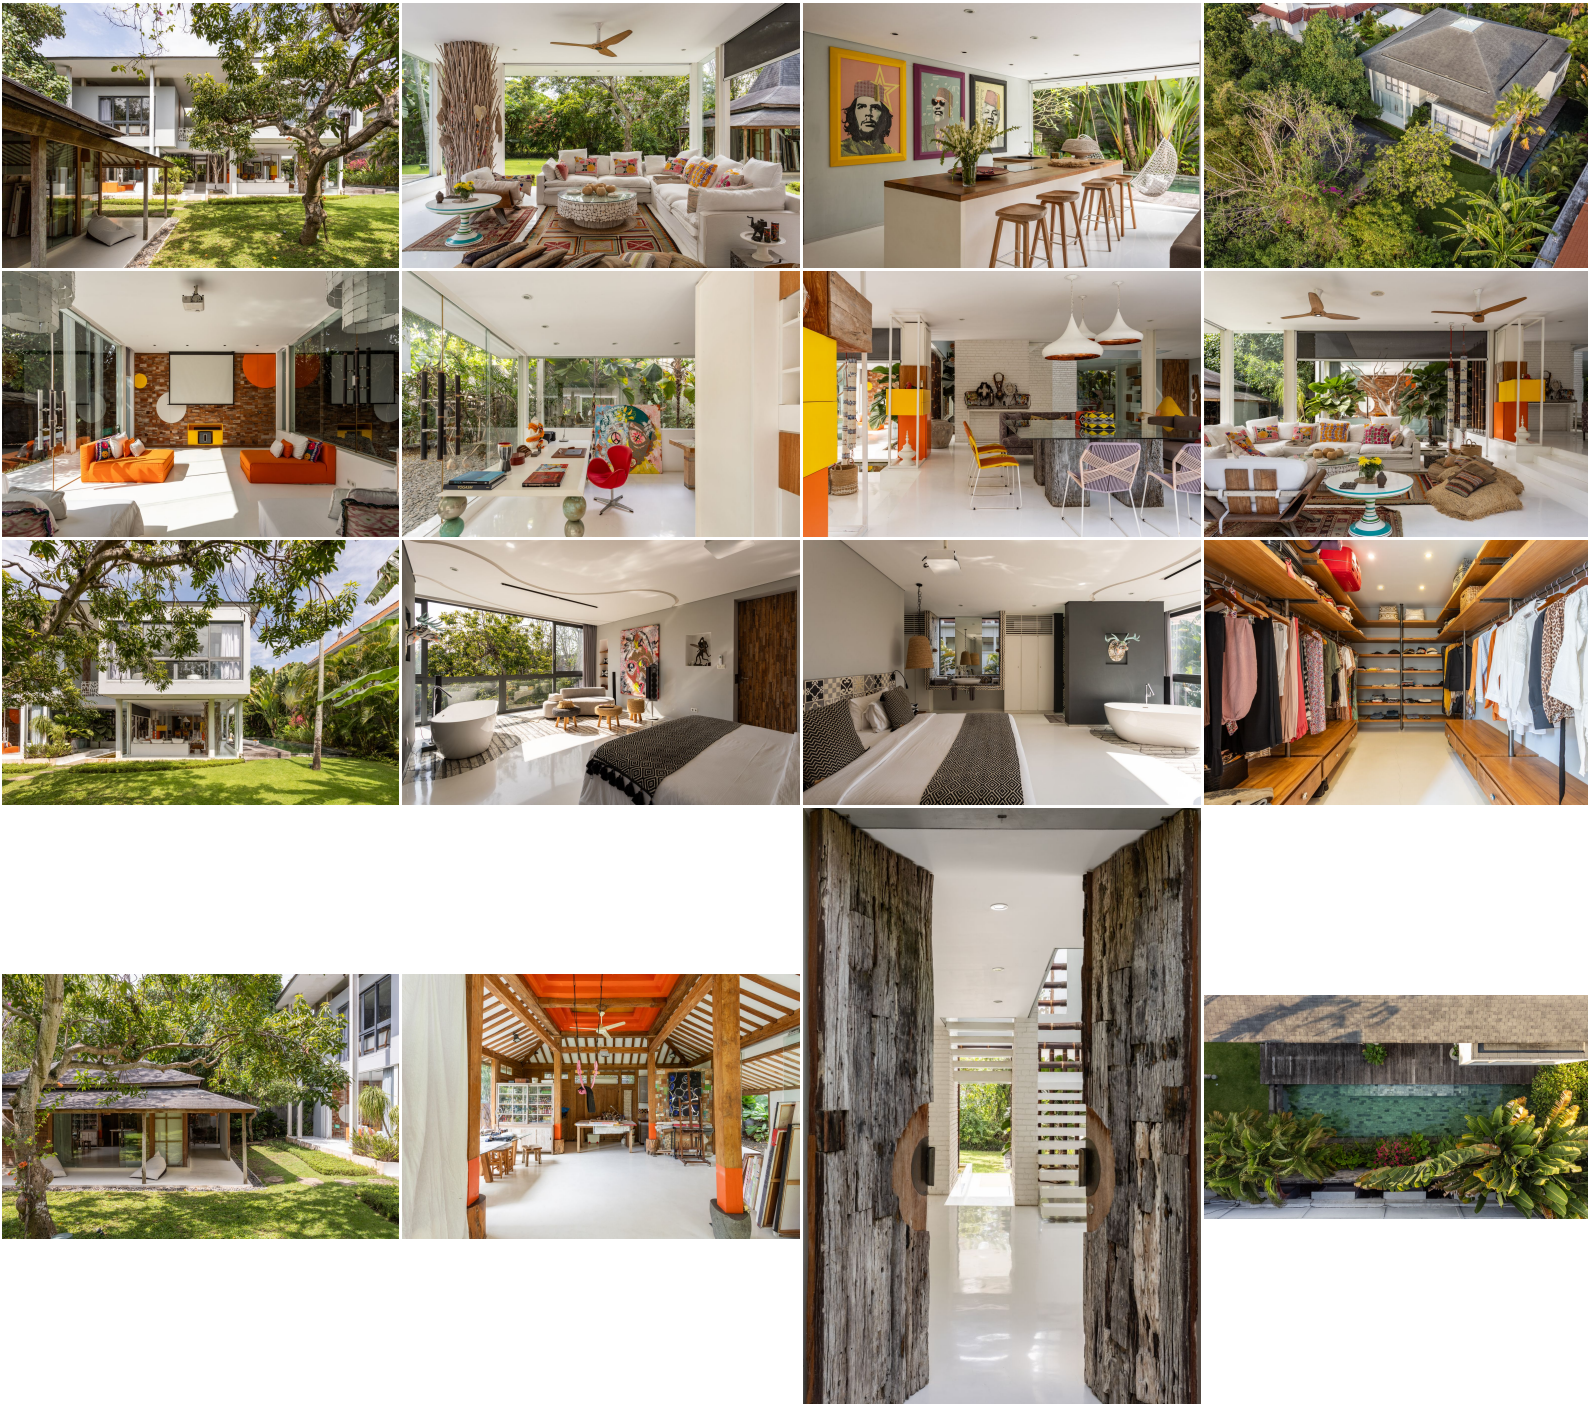

GD&ASSOCIATES

GD&ASSOCIATES *by Gilles Demunter*®

©2021 PT SURGA TROPIS HIDUP. ALL RIGHTS RESERVED

www.gillesdemunter.com | info@gillesdemunter.com | +(62)819-99-971-591

GD Headquarters @ Made's Warung Unit #5, Jalan Raya Seminyak,
Seminyak, Kecamatan Kuta, Kabupaten Badung, Bali 80361, Indonesia.